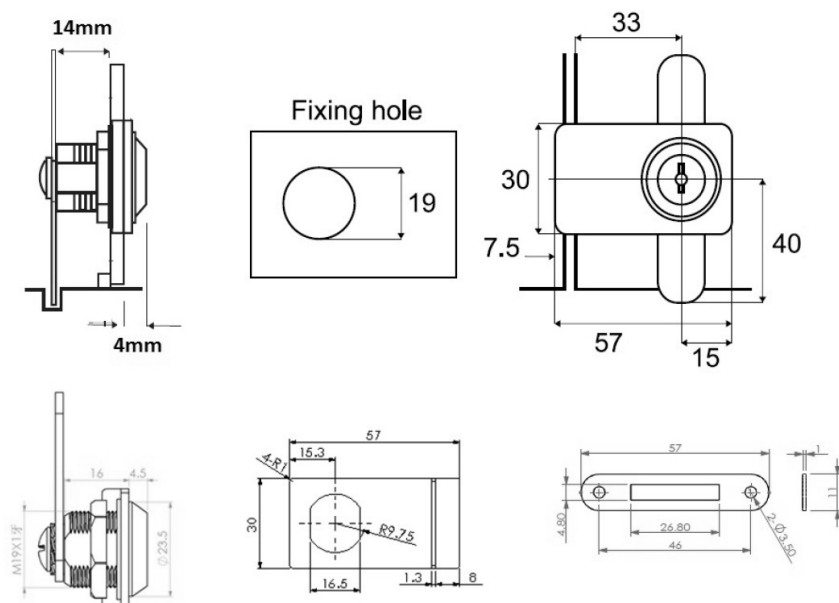

PRODUCT SHEET

Description:

Glass Door Lock 916, CPL, 180DG, Str. Cam A04, KA D20, CK: SISO, W/Striker & Front Plate

Item number:

14.09.044-0

Units	Box	Carton	HS Code	Barcode
Pcs.	12	240	8301300000	
				5704866452090

SISO A/S

Mileparken 11
DK-2740 Skovlunde
Denmark
VAT: DK 24786013

Phone +45 45 830 900

www.siso.dk
siso@siso.dk

Danske Bank
Nytorv Branch
Copenhagen
SWIFT: DABADKKK

Account no.
4180 3112 112936
IBAN Account
DK7230003112112936